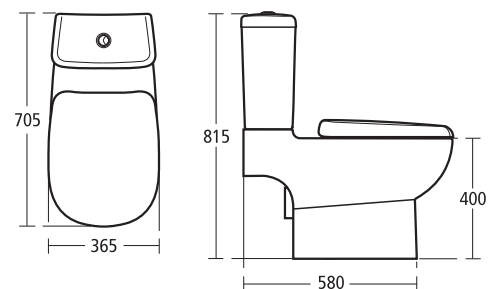

Jasper Morrison
50cm semi-pedestal basin and
wall hung WC suite with soft
closing seat. Jasper Morrison
mixer fittings used throughout.

Jasper Morrison

50cm vessel basin on the 1000mm wall hung vessel basin unit, 180 x 85cm Idealform bath and close coupled WC suite with slow closing seat.

Left: 40cm handrinse basin, single lever basin mixer and back-to-wall WC suite with slow closing seat.

Right: 55cm pedestal basin, close coupled WC suite with slow closing seat and 170 x 75cm Idealform bath. Jasper Morrison mixer fittings used throughout.

Jasper Morrison

Jasper Morrison 650mm semi-countertop basin unit with 650mm WC furniture unit with worktop.

Right: 650mm wall hung vessel basin unit, 50cm vessel basin and 180 x 85cm Idealform bath, left handed. Jasper Morrison mixer fittings used throughout.

Jasper Morrison 55cm Semi-countertop basin

One tap hole

- E6206

Jasper Morrison 50cm Vessel basin

No tap holes

- E6210

Jasper Morrison Close coupled WC suite

- E6220 WC bowl with horizontal outlet
- E6224 Close coupled cistern with dual flush valve
- E6214 Slow closing toilet seat and cover
- E6203 Toilet seat cover