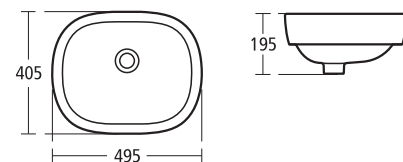

Jasper Morrison

Jasper Morrison 650mm semi-countertop basin unit with 650mm WC furniture unit with worktop.

Right: 650mm wall hung vessel basin unit, 50cm vessel basin and 180 x 85cm Idealform bath, left handed. Jasper Morrison mixer fittings used throughout.

Jasper Morrison 55cm Semi-countertop basin

One tap hole

- E6206

Jasper Morrison 50cm Vessel basin

No tap holes

- E6210

Jasper Morrison Close coupled WC suite

- E6220 WC bowl with horizontal outlet
- E6224 Close coupled cistern with dual flush valve
- E6214 Slow closing toilet seat and cover
- E6203 Toilet seat cover