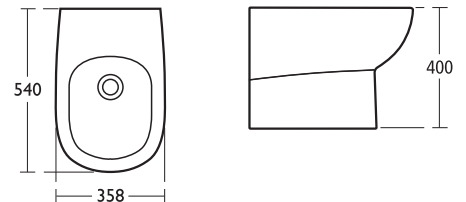

Jasper Morrison Back-to-wall WC suite

- E6221 WC bowl with horizontal outlet
- E6214 Slow closing toilet seat and cover
- E6203 Toilet seat cover

Jasper Morrison Wall mounted WC suite

- E6217 WC bowl with horizontal outlet
- E6214 Slow closing toilet seat and cover
- E6203 Toilet seat cover

Jasper Morrison Floor standing bidet

One tap hole

- E6223

Jasper Morrison 180cm Asymmetric bath

- E6351 180 x 85cm Idealform bath, right handed
- E6353 180cm bath panel for right handed asymmetric bath
- E6350 180 x 85cm Idealform bath, left handed
- E6352 180cm bath panel for left handed asymmetric bath
- K8029 AA Multiplex bath waste and overflow