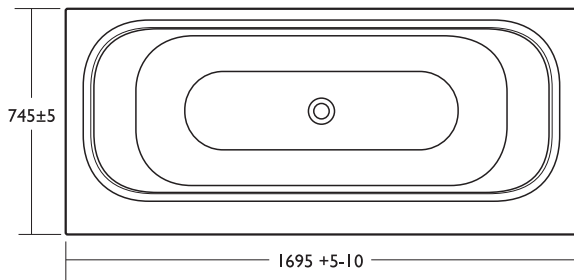

Jasper Morrison 170cm Double ended bath

- E6354 170 x 75cm Idealform bath
- E6355 170cm front bath panel
- E6356 75cm end bath panel
- K8029 AA Multiplex bath waste and overflow