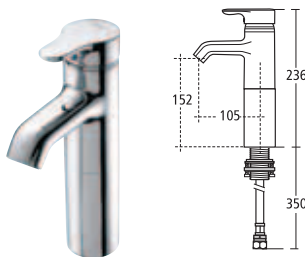

Jasper Morrison

Jasper Morrison 650mm semi-countertop basin unit with 650mm WC furniture unit with worktop.

Right: 650mm wall hung vessel basin unit, 50cm vessel basin and 180 x 85cm Idealform bath, left handed. Jasper Morrison mixer fittings used throughout.

Jasper Morrison Bath filler

Single lever with one tap hole

- E6415 AA**

Jasper Morrison Shower valve

Thermostatic, built-in

- E3969 NU** TT valve body (working components)
- E6410 AA** Faceplate and handles

Jasper Morrison Vessel basin

Single lever with no waste

- E6423 AA**

Jasper Morrison Flexible slide bar shower kit

Three function, high pressure

- E6426 AA**

Jasper Morrison Fixed overhead shower kit

Three function, high pressure

- E6425 AA**

Jasper Morrison Bidet mixer

Single lever with one tap hole

- E6405 AA**

Jasper Morrison Slide rail and station only

- L7117 AA**

Ideal Standard pursues a policy of continuing improvement in design and performance of its products. The right is therefore reserved to vary specifications without notice. Colour reproduction is as accurate as possible within the limitations of the printing process. For full details of the Ideal Standard lifetime guarantee see www.ideal-standard.co.uk/guarantee.aspx