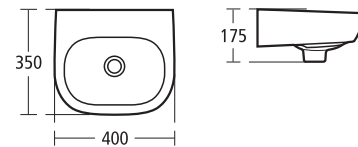

Jasper Morrison

Jasper Morrison 650mm semi-countertop basin unit with 650mm WC furniture unit with worktop.

Right: 650mm wall hung vessel basin unit, 50cm vessel basin and 180 x 85cm Idealform bath, left handed. Jasper Morrison mixer fittings used throughout.

Jasper Morrison

Left: Monoblock single lever vessel basin mixer on 50cm vessel basin.

Right: Thermostatic built-in TT shower valve and shower kit.

Jasper Morrison

Jasper Morrison 55cm Basin

- E6187 55cm basin, one tap hole
- E6213 Semi pedestal
- E6211 Full pedestal

Jasper Morrison 50cm Basin

- E6183 50cm basin, one tap hole
- E6184 50cm basin, two tap holes
- E6213 Semi pedestal
- E6211 Full pedestal

Jasper Morrison 40cm Handrinse basin

- E6180 40cm handrinse basin, one tap hole
- E6191 40cm handrinse basin, two tap holes