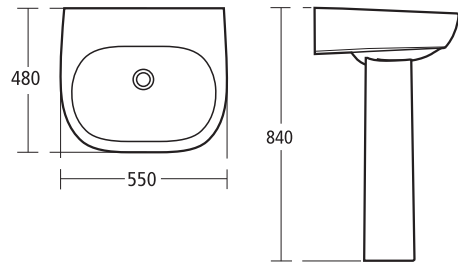

Jasper Morrison
50cm semi-pedestal basin and
wall hung WC suite with soft
closing seat. Jasper Morrison
mixer fittings used throughout.

Jasper Morrison

50cm vessel basin on the 1000mm wall hung vessel basin unit, 180 x 85cm Idealform bath and close coupled WC suite with slow closing seat.

Jasper Morrison

Jasper Morrison 650mm semi-countertop basin unit with 650mm WC furniture unit with worktop.

Right: 650mm wall hung vessel basin unit, 50cm vessel basin and 180 x 85cm Idealform bath, left handed. Jasper Morrison mixer fittings used throughout.

Jasper Morrison

Left: Monoblock single lever vessel basin mixer on 50cm vessel basin.

Right: Thermostatic built-in TT shower valve and shower kit.

Jasper Morrison

Jasper Morrison 55cm Basin

- E6187 55cm basin, one tap hole
- E6213 Semi pedestal
- E6211 Full pedestal

Jasper Morrison 50cm Basin

- E6183 50cm basin, one tap hole
- E6184 50cm basin, two tap holes
- E6213 Semi pedestal
- E6211 Full pedestal

Jasper Morrison 40cm Handrinse basin

- E6180 40cm handrinse basin, one tap hole
- E6191 40cm handrinse basin, two tap holes