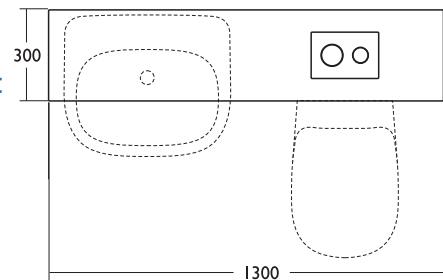

Jasper Morrison

Jasper Morrison 650mm semi-countertop basin unit with 650mm WC furniture unit with worktop.

Right: 650mm wall hung vessel basin unit, 50cm vessel basin and 180 x 85cm Idealform bath, left handed. Jasper Morrison mixer fittings used throughout.

Jasper Morrison Floor standing bidet

One tap hole

- E6223

Jasper Morrison 180cm Asymmetric bath

- E6351 180 x 85cm Idealform bath, right handed
- E6353 180cm bath panel for right handed asymmetric bath
- E6350 180 x 85cm Idealform bath, left handed
- E6352 180cm bath panel for left handed asymmetric bath
- K8029 AA Multiplex bath waste and overflow

Jasper Morrison 170cm Double ended bath

- E6354 170 x 75cm Idealform bath
- E6355 170cm front bath panel
- E6356 75cm end bath panel
- K8029 AA Multiplex bath waste and overflow

Jasper Morrison 170cm Bath

- E6365 170 x 70cm Idealform bath
- E6355 170cm front bath panel
- E6366 70cm end bath panel

Jasper Morrison 650mm Wall mounted semi-countertop basin unit with 650mm WC furniture unit

- E6357RA 650mm wall mounted semi-countertop basin unit, including handle
- E6361RB 1300mm worktop for WC and semi-countertop basin unit combined, white terazzo solid surface
- E6361WD 1300mm worktop for WC and semi-countertop, matt white
- E6362RB 650mm worktop for WC and semi-countertop basin unit, white terazzo solid surface
- E6362WD 650mm worktop for WC and semi-countertop, matt white
- E6358RA 650mm WC furniture unit for use with back-to-wall and wall hung WCs. Please use additional fixing brackets when using wall hung WC.
- E6206 55cm semi-countertop basin
- E6221 Back-to-wall WC bowl
- E6214 WC seat and cover, slow close, quick release hinges
- E6203 WC seat and cover, quick release hinges