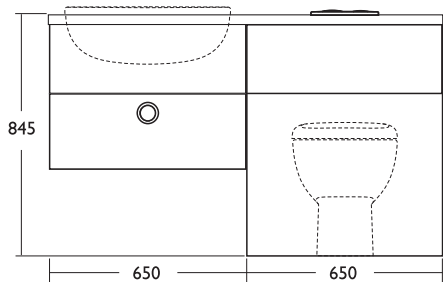

Jasper Morrison

Jasper Morrison 650mm semi-countertop basin unit with 650mm WC furniture unit with worktop.

Right: 650mm wall hung vessel basin unit, 50cm vessel basin and 180 x 85cm Idealform bath, left handed. Jasper Morrison mixer fittings used throughout.

Jasper Morrison Floor standing bidet

One tap hole

- E6223

Jasper Morrison 180cm Asymmetric bath

- E6351 180 x 85cm Idealform bath, right handed
- E6353 180cm bath panel for right handed asymmetric bath
- E6350 180 x 85cm Idealform bath, left handed
- E6352 180cm bath panel for left handed asymmetric bath
- K8029 AA Multiplex bath waste and overflow

Jasper Morrison 170cm Double ended bath

- E6354 170 x 75cm Idealform bath
- E6355 170cm front bath panel
- E6356 75cm end bath panel
- K8029 AA Multiplex bath waste and overflow

Jasper Morrison 170cm Bath

- E6365 170 x 70cm Idealform bath
- E6355 170cm front bath panel
- E6366 70cm end bath panel

Jasper Morrison 650mm Wall mounted semi-countertop basin unit with 650mm WC furniture unit

- E6357RA 650mm wall mounted semi-countertop basin unit, including handle
- E6361RB 1300mm worktop for WC and semi-countertop basin unit combined, white terazzo solid surface
- E6361WD 1300mm worktop for WC and semi-countertop, matt white
- E6362RB 650mm worktop for WC and semi-countertop basin unit, white terazzo solid surface
- E6362WD 650mm worktop for WC and semi-countertop, matt white
- E6358RA 650mm WC furniture unit for use with back-to-wall and wall hung WCs. Please use additional fixing brackets when using wall hung WC.
- E6206 55cm semi-countertop basin
- E6221 Back-to-wall WC bowl
- E6214 WC seat and cover, slow close, quick release hinges
- E6203 WC seat and cover, quick release hinges