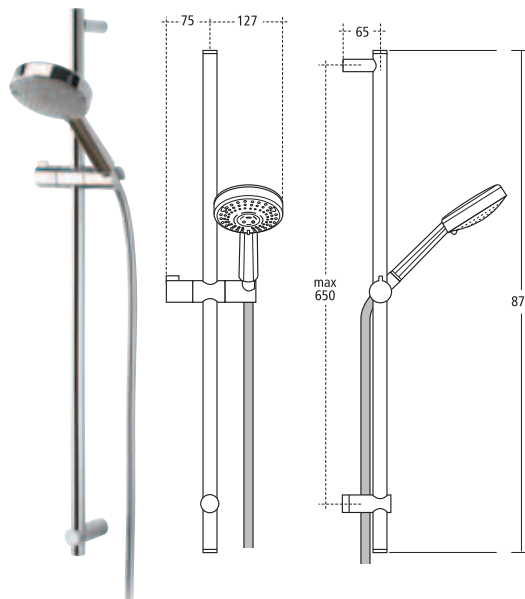

Jasper Morrison Bath filler

Single lever with one tap hole

- E6415 AA**

Jasper Morrison Shower valve

Thermostatic, built-in

- E3969 NU** TT valve body (working components)
- E6410 AA** Faceplate and handles

Jasper Morrison Vessel basin

Single lever with no waste

- E6423 AA**

Jasper Morrison Flexible slide bar shower kit

Three function, high pressure

- E6426 AA**

Jasper Morrison Fixed overhead shower kit

Three function, high pressure

- E6425 AA**

Jasper Morrison Bidet mixer

Single lever with one tap hole

- E6405 AA**

Jasper Morrison Slide rail and station only

- L7117 AA**

Ideal Standard pursues a policy of continuing improvement in design and performance of its products. The right is therefore reserved to vary specifications without notice. Colour reproduction is as accurate as possible within the limitations of the printing process. For full details of the Ideal Standard lifetime guarantee see www.ideal-standard.co.uk/guarantee.aspx

Ideal Standard
The Bathroom Works
National Avenue
Kingston upon Hull
HU5 4HS

T 01482 346461
F 01482 445886

www.idealstandard.co.uk

Ideal Standard
M50 Business Park
Ballymount
Dublin 12

T 00353 1 4564525
F 00353 1 4564505