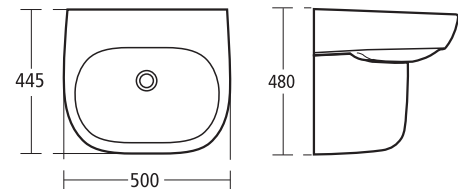

Jasper Morrison

Jasper Morrison 650mm semi-countertop basin unit with 650mm WC furniture unit with worktop.

Right: 650mm wall hung vessel basin unit, 50cm vessel basin and 180 x 85cm Idealform bath, left handed. Jasper Morrison mixer fittings used throughout.

Jasper Morrison

Left: Monoblock single lever vessel basin mixer on 50cm vessel basin.

Right: Thermostatic built-in TT shower valve and shower kit.

Jasper Morrison

Jasper Morrison 55cm Basin

- E6187 55cm basin, one tap hole
- E6213 Semi pedestal
- E6211 Full pedestal

Jasper Morrison 50cm Basin

- E6183 50cm basin, one tap hole
- E6184 50cm basin, two tap holes
- E6213 Semi pedestal
- E6211 Full pedestal

Jasper Morrison 40cm Handrinse basin

- E6180 40cm handrinse basin, one tap hole
- E6191 40cm handrinse basin, two tap holes