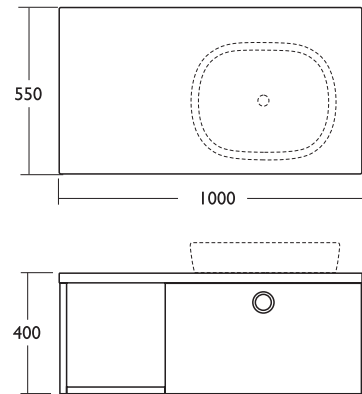

Jasper Morrison

Jasper Morrison 650mm semi-countertop basin unit with 650mm WC furniture unit with worktop.

Right: 650mm wall hung vessel basin unit, 50cm vessel basin and 180 x 85cm Idealform bath, left handed. Jasper Morrison mixer fittings used throughout.

- E6365 170 x 70cm Idealform bath
- E6355 170cm front bath panel
- E6366 70cm end bath panel

Jasper Morrison 650mm Wall mounted semi-countertop basin unit with 650mm WC furniture unit

- E6357RA 650mm wall mounted semi-countertop basin unit, including handle
- E6361RB 1300mm worktop for WC and semi-countertop basin unit combined, white terazzo solid surface
- E6361WD 1300mm worktop for WC and semi-countertop, matt white
- E6362RB 650mm worktop for WC and semi-countertop basin unit, white terazzo solid surface
- E6362WD 650mm worktop for WC and semi-countertop, matt white
- E6358RA 650mm WC furniture unit for use with back-to-wall and wall hung WCs. Please use additional fixing brackets when using wall hung WC.
- E6206 55cm semi-countertop basin
- E6221 Back-to-wall WC bowl
- E6214 WC seat and cover, slow close, quick release hinges
- E6203 WC seat and cover, quick release hinges

Jasper Morrison 650mm Wall mounted vessel basin unit

- E6359RA 650mm wall mounted vessel basin unit, including handle
- E6364RB Worktop for 650mm vessel basin unit, white terazzo solid surface
- E6364WD Worktop for 650mm vessel basin unit, matt white
- E6210 50cm vessel basin
- E6423AA Single lever vessel basin mixer
- E8733AA Slotted basin waste with swivel plug

Jasper Morrison 1000mm Wall mounted vessel basin unit

- E6360RA** 1000mm wall mounted vessel basin unit, including handle
- E6363RB** Worktop for 1000mm vessel basin unit white terrazzo solid surface
- E6363WD** Worktop for 1000mm vessel basin unit, matt white
- E6210** 50cm vessel basin
- E6423AA** Single lever vessel basin mixer
- E8733AA** Slotted basin waste with swivel plug