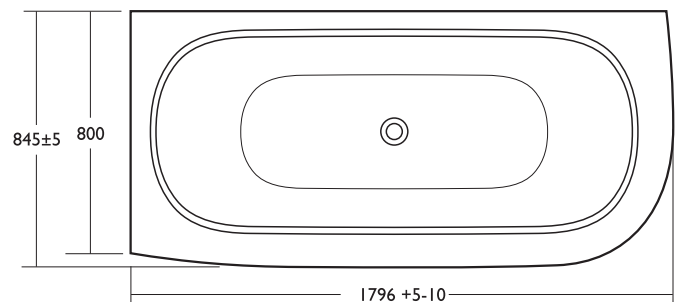

Jasper Morrison

Jasper Morrison 650mm semi-countertop basin unit with 650mm WC furniture unit with worktop.

Right: 650mm wall hung vessel basin unit, 50cm vessel basin and 180 x 85cm Idealform bath, left handed. Jasper Morrison mixer fittings used throughout.

Jasper Morrison Floor standing bidet

One tap hole

- E6223

Jasper Morrison 180cm Asymmetric bath

- E6351 180 x 85cm Idealform bath, right handed
- E6353 180cm bath panel for right handed asymmetric bath
- E6350 180 x 85cm Idealform bath, left handed
- E6352 180cm bath panel for left handed asymmetric bath
- K8029 AA Multiplex bath waste and overflow