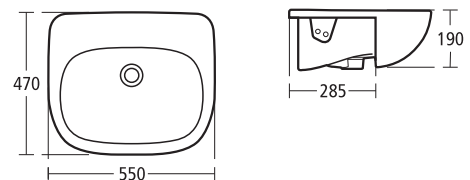

Jasper Morrison

Jasper Morrison 650mm semi-countertop basin unit with 650mm WC furniture unit with worktop.

Right: 650mm wall hung vessel basin unit, 50cm vessel basin and 180 x 85cm Idealform bath, left handed. Jasper Morrison mixer fittings used throughout.

Jasper Morrison 50cm Basin

- E6183 50cm basin, one tap hole
- E6184 50cm basin, two tap holes
- E6213 Semi pedestal
- E6211 Full pedestal

Jasper Morrison 40cm Handrinse basin

- E6180 40cm handrinse basin, one tap hole
- E6191 40cm handrinse basin, two tap holes

Jasper Morrison 55cm Semi-countertop basin

One tap hole

- E6206

Jasper Morrison 50cm Vessel basin

No tap holes

- E6210

Jasper Morrison Close coupled WC suite

- E6220 WC bowl with horizontal outlet
- E6224 Close coupled cistern with dual flush valve
- E6214 Slow closing toilet seat and cover
- E6203 Toilet seat cover