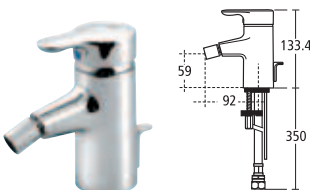

Jasper Morrison

Jasper Morrison 650mm semi-countertop basin unit with 650mm WC furniture unit with worktop.

Right: 650mm wall hung vessel basin unit, 50cm vessel basin and 180 x 85cm Idealform bath, left handed. Jasper Morrison mixer fittings used throughout.

Jasper Morrison Bath filler

Single lever with one tap hole

- E6415 AA**

Jasper Morrison Shower valve

Thermostatic, built-in

- E3969 NU** TT valve body (working components)
- E6410 AA** Faceplate and handles

Jasper Morrison Vessel basin

Single lever with no waste

- E6423 AA**

Jasper Morrison Flexible slide bar shower kit

Three function, high pressure

- E6426 AA**

Jasper Morrison Fixed overhead shower kit

Three function, high pressure

- E6425 AA**

Jasper Morrison Bidet mixer

Single lever with one tap hole

- E6405 AA**

Jasper Morrison Slide rail and station only

- L7117 AA**

Ideal Standard pursues a policy of continuing improvement in design and performance of its products. The right is therefore reserved to vary specifications without notice. Colour reproduction is as accurate as possible within the limitations of the printing process. For full details of the Ideal Standard lifetime guarantee see www.ideal-standard.co.uk/guarantee.aspx