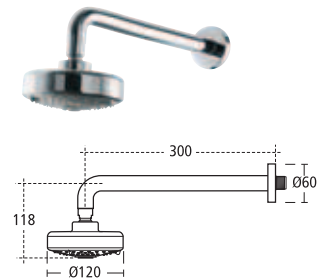

Jasper Morrison Bath filler

Single lever with one tap hole

- E6415 AA**

Jasper Morrison Shower valve

Thermostatic, built-in

- E3969 NU** TT valve body (working components)
- E6410 AA** Faceplate and handles

Jasper Morrison Vessel basin

Single lever with no waste

- E6423 AA**

Jasper Morrison Flexible slide bar shower kit

Three function, high pressure

- E6426 AA**

Jasper Morrison Fixed overhead shower kit

Three function, high pressure

- E6425 AA**

Jasper Morrison Bidet mixer

Single lever with one tap hole

- E6405 AA**

Jasper Morrison Slide rail and station only

- L7117 AA**

Ideal Standard pursues a policy of continuing improvement in design and performance of its products. The right is therefore reserved to vary specifications without notice. Colour reproduction is as accurate as possible within the limitations of the printing process. For full details of the Ideal Standard lifetime guarantee see www.ideal-standard.co.uk/guarantee.aspx

Ideal Standard
The Bathroom Works
National Avenue
Kingston upon Hull
HU5 4HS

T 01482 346461
F 01482 445886

www.idealstandard.co.uk

Ideal Standard
M50 Business Park
Ballymount
Dublin 12

T 00353 1 4564525
F 00353 1 4564505