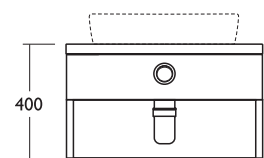

- E6359RA 650mm wall mounted vessel basin unit, including handle
- E6364RB Worktop for 650mm vessel basin unit, white terazzo solid surface
- E6364WD Worktop for 650mm vessel basin unit, matt white
- E6210 50cm vessel basin
- E6423AA Single lever vessel basin mixer
- E8733AA Slotted basin waste with swivel plug