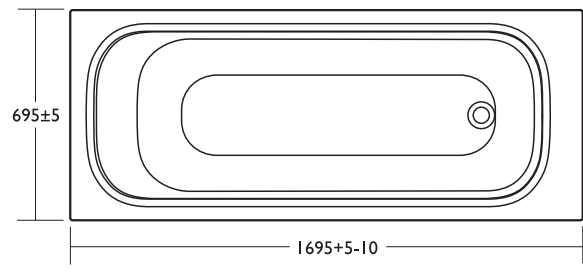

Jasper Morrison 170cm Bath

- E6365 170 x 70cm Idealform bath
- E6355 170cm front bath panel
- E6366 70cm end bath panel