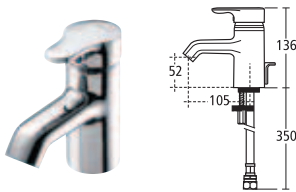

Jasper Morrison

Jasper Morrison 650mm semi-countertop basin unit with 650mm WC furniture unit with worktop.

Right: 650mm wall hung vessel basin unit, 50cm vessel basin and 180 x 85cm Idealform bath, left handed. Jasper Morrison mixer fittings used throughout.

Jasper Morrison 1000mm Wall mounted vessel basin unit

- E6360RA** 1000mm wall mounted vessel basin unit, including handle
- E6363RB** Worktop for 1000mm vessel basin unit white terrazzo solid surface
- E6363WD** Worktop for 1000mm vessel basin unit, matt white
- E6210** 50cm vessel basin
- E6423AA** Single lever vessel basin mixer
- E8733AA** Slotted basin waste with swivel plug

Jasper Morrison Furniture finishes

Units RA European Oak
Worktops RB White Terrazzo
WD White Matt

White matt

White terrazzo

European oak

Jasper Morrison Basin mixer

Single lever

- E6396 AA** With pop-up waste
- E6397 AA** With no waste

Jasper Morrison Bath filler

Single lever with one tap hole

- E6415 AA**

Jasper Morrison Shower valve

Thermostatic, built-in

- E3969 NU** TT valve body (working components)
- E6410 AA** Faceplate and handles