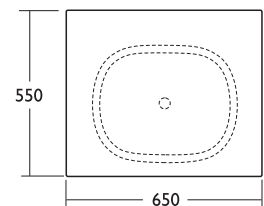

- E6359RA 650mm wall mounted vessel basin unit, including handle
- E6364RB Worktop for 650mm vessel basin unit, white terazzo solid surface
- E6364WD Worktop for 650mm vessel basin unit, matt white
- E6210 50cm vessel basin
- E6423AA Single lever vessel basin mixer
- E8733AA Slotted basin waste with swivel plug