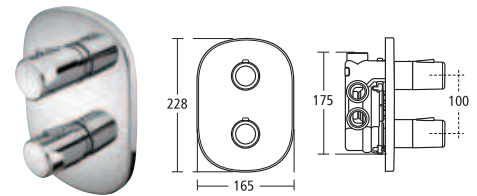

Jasper Morrison
50cm semi-pedestal basin and
wall hung WC suite with soft
closing seat. Jasper Morrison
mixer fittings used throughout.

Jasper Morrison

50cm vessel basin on the 1000mm wall hung vessel basin unit, 180 x 85cm Idealform bath and close coupled WC suite with slow closing seat.

Jasper Morrison

Jasper Morrison 650mm semi-countertop basin unit with 650mm WC furniture unit with worktop.

Right: 650mm wall hung vessel basin unit, 50cm vessel basin and 180 x 85cm Idealform bath, left handed. Jasper Morrison mixer fittings used throughout.

Jasper Morrison Bath filler

Single lever with one tap hole

- E6415 AA**

Jasper Morrison Shower valve

Thermostatic, built-in

- E3969 NU** TT valve body (working components)
- E6410 AA** Faceplate and handles