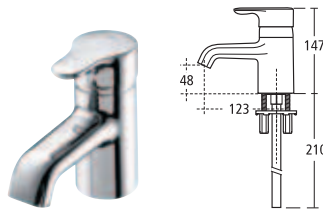

Jasper Morrison

Jasper Morrison 650mm semi-countertop basin unit with 650mm WC furniture unit with worktop.

Right: 650mm wall hung vessel basin unit, 50cm vessel basin and 180 x 85cm Idealform bath, left handed. Jasper Morrison mixer fittings used throughout.

Jasper Morrison 1000mm Wall mounted vessel basin unit

- E6360RA** 1000mm wall mounted vessel basin unit, including handle
- E6363RB** Worktop for 1000mm vessel basin unit white terrazzo solid surface
- E6363WD** Worktop for 1000mm vessel basin unit, matt white
- E6210** 50cm vessel basin
- E6423AA** Single lever vessel basin mixer
- E8733AA** Slotted basin waste with swivel plug

Jasper Morrison Furniture finishes

Units RA European Oak
Worktops RB White Terrazzo
WD White Matt

White matt

White terrazzo

European oak

Jasper Morrison Basin mixer

Single lever

- E6396 AA** With pop-up waste
- E6397 AA** With no waste

Jasper Morrison Bath filler

Single lever with one tap hole

- E6415 AA**

Jasper Morrison Shower valve

Thermostatic, built-in

- E3969 NU** TT valve body (working components)
- E6410 AA** Faceplate and handles