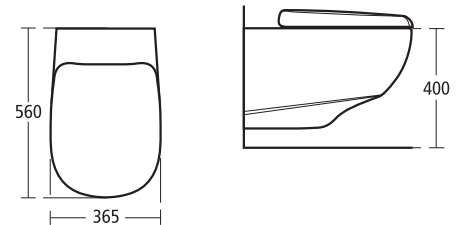

Jasper Morrison Floor standing bidet

One tap hole

- E6223