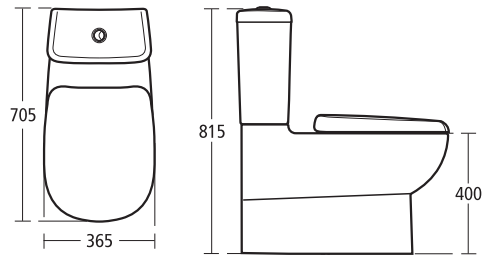

Jasper Morrison Close coupled back-to-wall WC suite

- E6246 Back-to-wall WC bowl with horizontal outlet
- E6224 Close coupled cistern with dual flush valve
- E6214 Slow closing toilet seat and cover
- E6203 Toilet seat cover

Jasper Morrison Back-to-wall WC suite

- E6221 WC bowl with horizontal outlet
- E6214 Slow closing toilet seat and cover
- E6203 Toilet seat cover