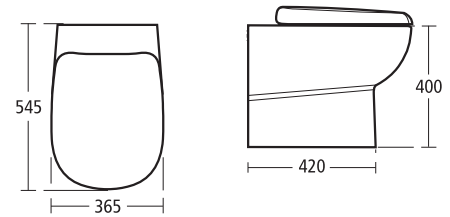

Jasper Morrison Wall mounted WC suite

- E6217 WC bowl with horizontal outlet
- E6214 Slow closing toilet seat and cover
- E6203 Toilet seat cover