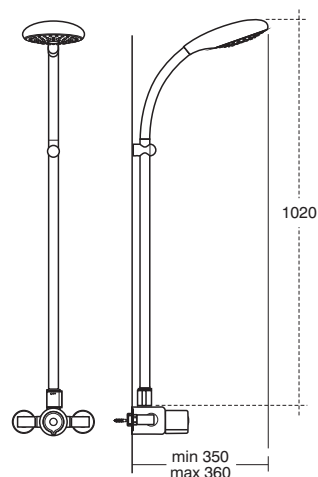

### Idealrain 5 shower kits

**B9408AA** S1 single function handspray  
**B9410AA** S3 three function handspray

- Option of single function shower handspray with full flow or three function handspray with saturate, invigorate and concentrate spray patterns
- 600mm metal slide rail
- 1.35 metre flexible hose
- Integrated soap dish
- Suitable for either low or high pressure installations (B9408AA recommended for <0.3bar)
- 5 year guarantee

## ITV exposed thermostatic shower valve with Idealrain shower kit

**A5323AA** Three function shower pack  
**A5348AA** Single function shower pack

- Option of single function shower handspray with full flow or three function handspray with saturate, invigorate and concentrate spray patterns
- 600mm metal slide rail
- 1.35 metre flexible hose
- Integrated soap dish
- Chrome finish
- Suitable for either low or high pressure installations (A5348AA recommended for <math><0.3\text{bar}</math>)
- 5 year guarantee

## ITV exposed thermostatic shower valve with Moonshadow fixed riser

**A5322AA** ITV exposed shower valve  
**L6807AA** Moonshadow fixed riser with single function overhead

- Single function 150mm diameter deluge head
- Fixed riser
- Chrome finish
- Suitable for either low or high pressure installations
- Rub clean sprayplate
- 5 year guarantee