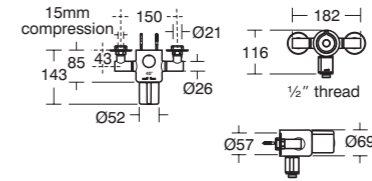

ITV exposed thermostatic shower valve

A5322AA

- Dual control offering 'set and forget' temperature control
- Ceramic disc for accurate flow control and no drips
- Excellent flow rate even at 0.1 bar
- 150mm pipe centres for replacement installations
- Bottom or top outlet or both with optional second outlet
- 5 year guarantee

Idealrain 5 shower kits

B9408AA S1 single function handspray
B9410AA S3 three function handspray

- Option of single function shower handspray with full flow or three function handspray with saturate, invigorate and concentrate spray patterns
- 600mm metal slide rail
- 1.35 metre flexible hose
- Integrated soap dish
- Suitable for either low or high pressure installations (B9408AA recommended for <0.3bar)
- 5 year guarantee