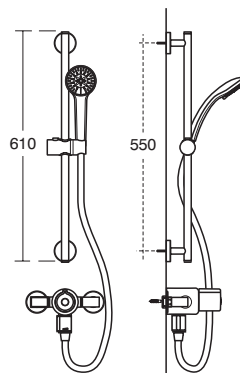

#### Installation flexibility

The valve backplate makes wall fixing simple, and the replacement of an old shower system is facilitated by conforming to industry-standard 150mm pipe centres. The valve is equally suitable for both rising or falling pipework, and elbows can be rotated to suit pipework from behind, below or above. Adjustable wall elbows are available as an accessory. A bottom outlet is supplied, but this can be moved to the top for a fixed riser or a second outlet can added to create a double outlet system for a fixed riser and shower handspray.

# ITV In-line thermostatic valve

## ITV exposed thermostatic shower valve with Idealrain shower kit

**A5323AA** Three function shower pack  
**A5348AA** Single function shower pack

- Option of single function shower handspray with full flow or three function handspray with saturate, invigorate and concentrate spray patterns
- 600mm metal slide rail
- 1.35 metre flexible hose
- Integrated soap dish
- Chrome finish
- Suitable for either low or high pressure installations (A5348AA recommended for <math><0.3\text{bar}</math>)
- 5 year guarantee