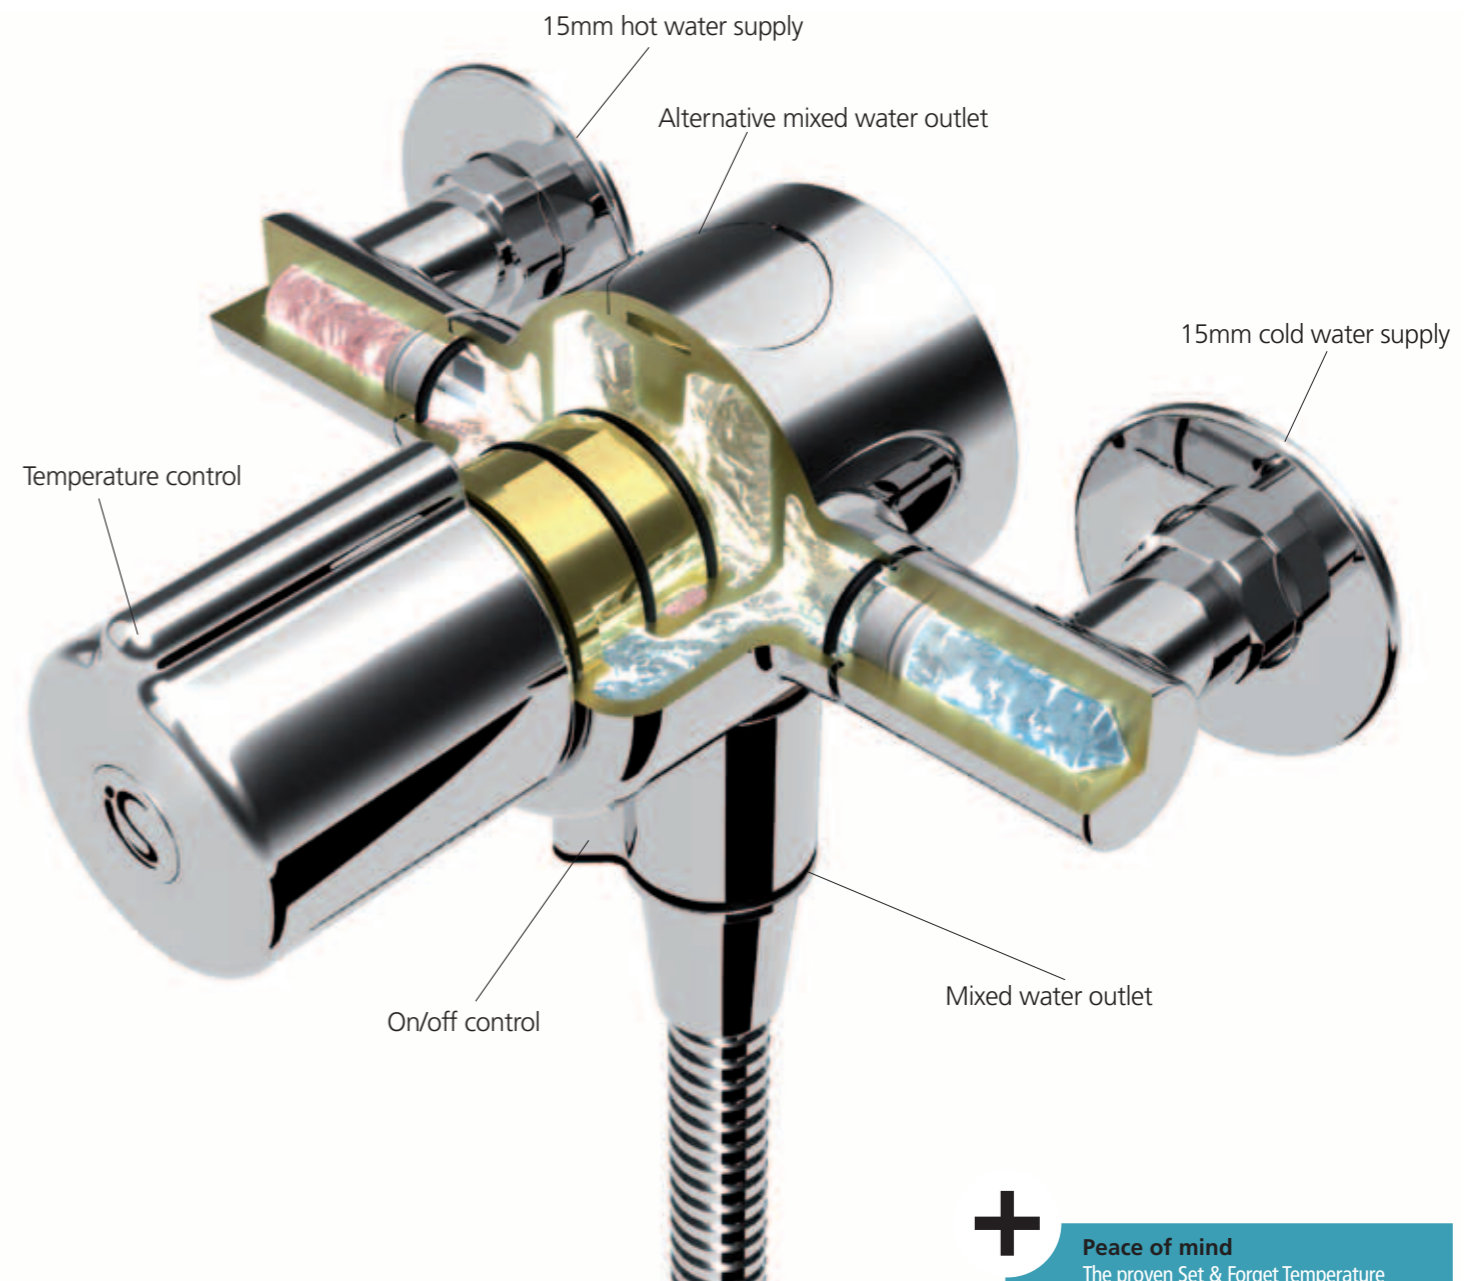

# ITV In-line Thermostatic Valve

**Our new dual control ITV represents an evolution in shower valve design. Its engineering is based on proven Ideal Standard valve technology, but in addition it offers an enhanced flow rate, greater control, improved safety and refined, contemporary styling.**

The ITV is the latest member of Ideal Standard's extensive family of shower valves, shower kits and accessories. The superior technology of all our showering products is focused on the welfare of your family and the environment. And with the Ideal Standard five-year guarantee, you benefit from total reliability and quality for a great shower, every time.

# ITV Performance and safety

Water flow capability is likely to be the first thing we think of when choosing a shower valve. The ITV delivers flow performance like no other. But safety should also be a prime concern, especially to those with families. Rest assured, the ITV's built-in safety controls make it one of the safest thermostatic valves available.

**+**

**Power and simplicity**  
 The ITV offers excellent flow performance and is suitable for both low pressure gravity and high pressure mains hot water systems. The maximum open outlet flow rate is an incredible 29 litres per minute (at 1 bar), while also providing an excellent shower at low pressure (7.9 litres per minute at 0.1 bar). However, an 8 litre per minute flow regulator is supplied to reduce water usage if necessary. Valve operation is made simple with separate flow and temperature controls. And the quarter turn ceramic disc flow control offers an easy and smooth turning action for precise adjustment, durability and no drips.